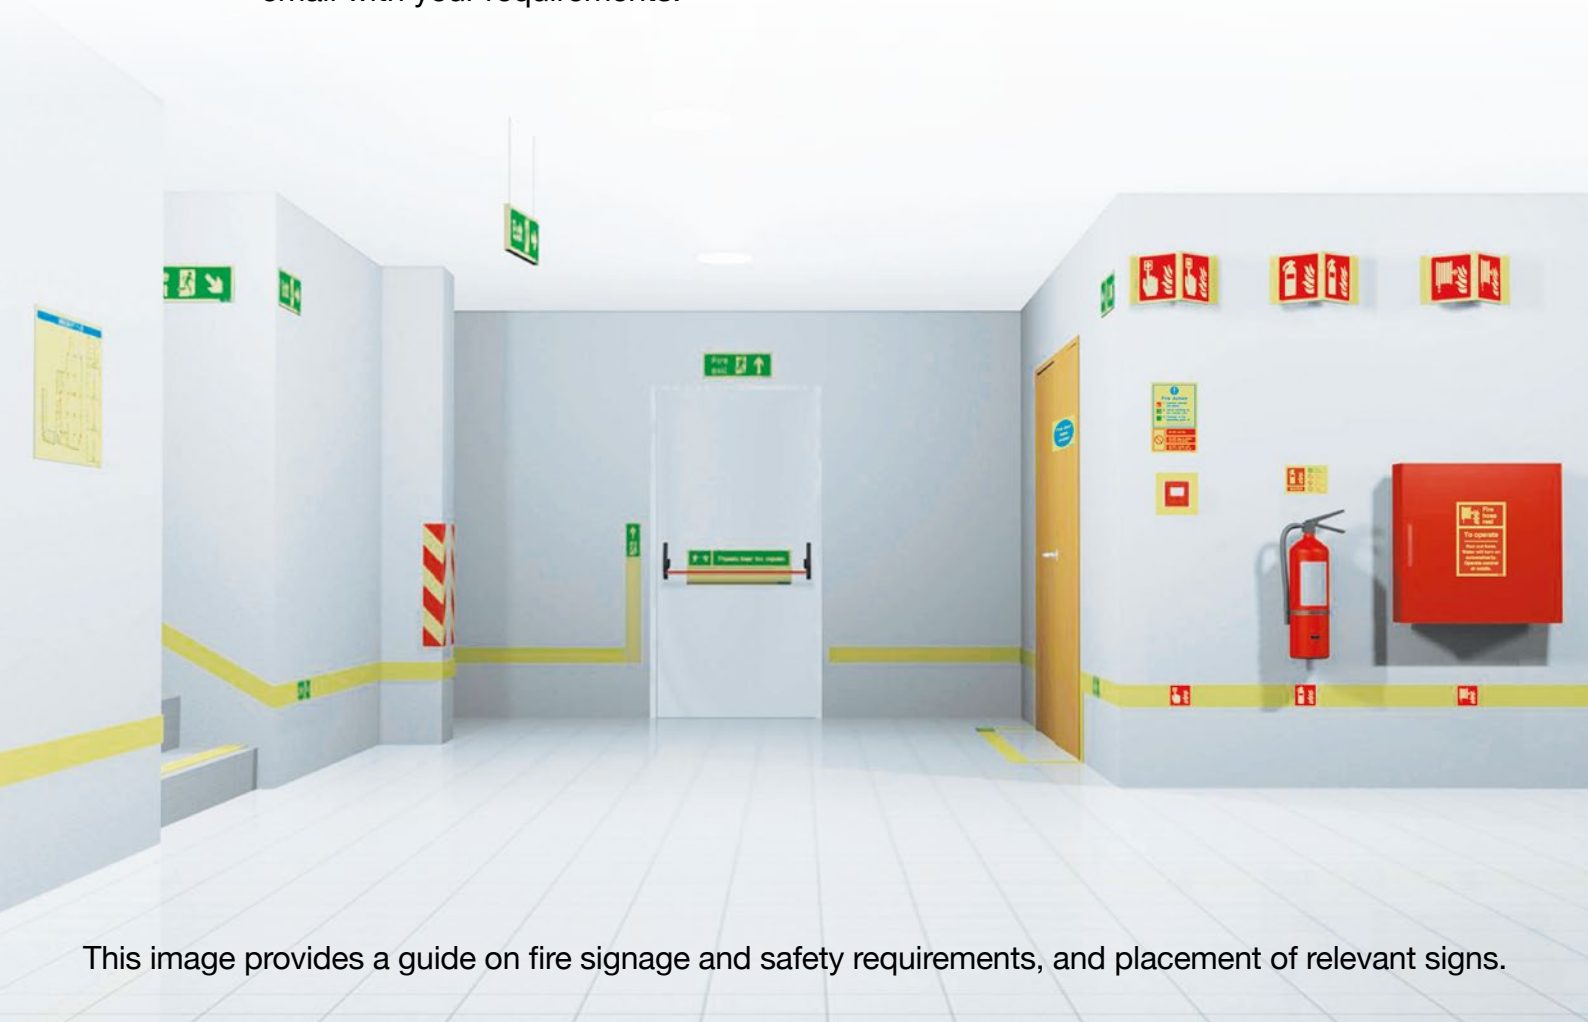

abbotfire

GROUP

www.abbotfiregroup.co.uk

For all your fire safety
products and services

Assess, prevent, protect

Fire safety signage

Ensure your company complies with current legislation by having the correct signage for your emergency evacuation routes, fire extinguishers, and fire alarms; allowing complete peace of mind and easy fire safety management.

There are many different signs that your business may require, from no entry signs, to no smoking; fire exit signs to assembly point, in addition to specific signs for your fire extinguishers, which identify them as water, Co2, foam or wet chemical.

Placement of your signs is also important to ensure not only that you're complying with legislation, but crucially to ensure that those within your building can clearly see them in the event of needing to e.g. raise the alarm, use a fire extinguisher, or when they have to evacuate.

The majority of signs are in stock and ready for immediate dispatch, simply call or email with your requirements.

This image provides a guide on fire signage and safety requirements, and placement of relevant signs.