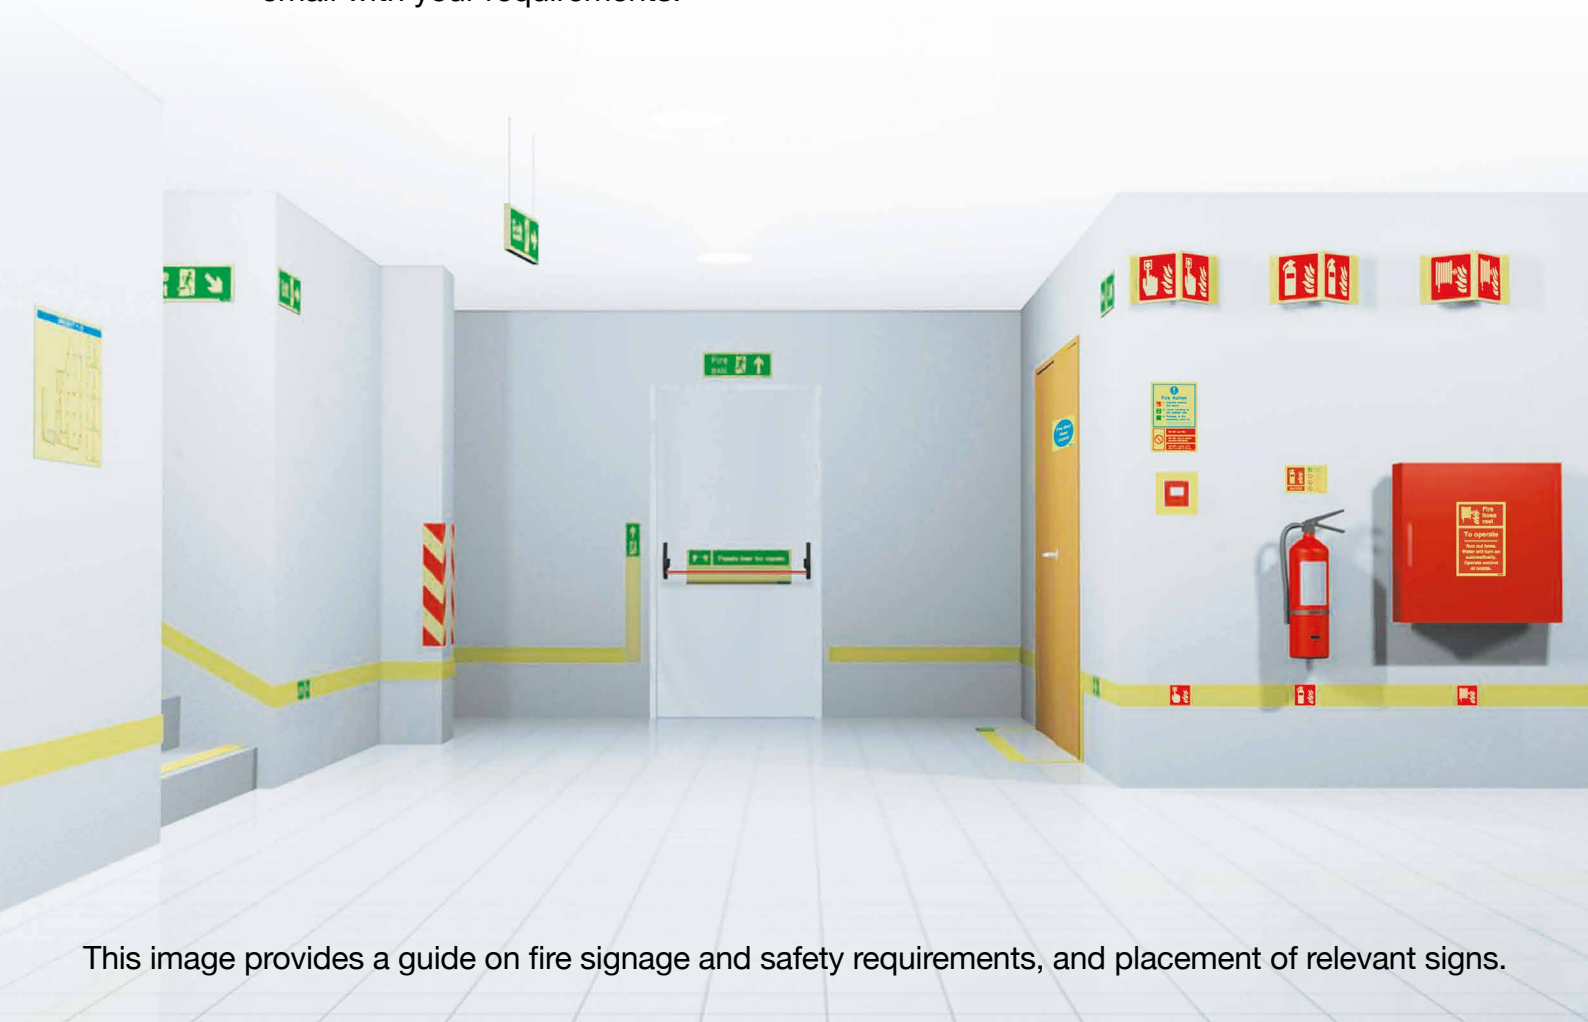

abbotfire

GROUP

www.abbotfiregroup.co.uk

For all your fire safety
products and services

Assess, prevent, protect

Fire safety signage

Ensure your company complies with current legislation by having the correct signage for your emergency evacuation routes, fire extinguishers, and fire alarms; allowing complete peace of mind and easy fire safety management.

There are many different signs that your business may require, from no entry signs, to no smoking; fire exit signs to assembly point, in addition to specific signs for your fire extinguishers, which identify them as water, Co2, foam or wet chemical.

Placement of your signs is also important to ensure not only that you're complying with legislation, but crucially to ensure that those within your building can clearly see them in the event of needing to e.g. raise the alarm, use a fire extinguisher, or when they have to evacuate.

The majority of signs are in stock and ready for immediate dispatch, simply call or email with your requirements.

This image provides a guide on fire signage and safety requirements, and placement of relevant signs.